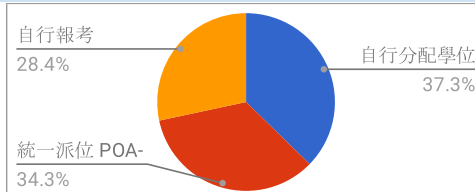

**1) 數據資料 Data Information**

|  |     |
|--|-----|
| 派出問卷數目 No. of Questionnaires Issued:   | 109 |
| 收回問卷數目 No. of Questionnaires Collected | 67  |
| 收回問卷百份比 Response Rate                  | 61% |

**2) 考獲學校途徑 How did you get into the primary school?**

|  |    |
|--|----|
| 自行分配學位 POA-Discretionary Place Admission | 25 |
| 統一派位 POA-Central Allocation              | 23 |
| 自行報考 Applied on our own                  | 19 |
|  | 67 |

**3) 統一派位獲派志願 What choice was the primary school allocated to you on your POA-Central Allocation application?**